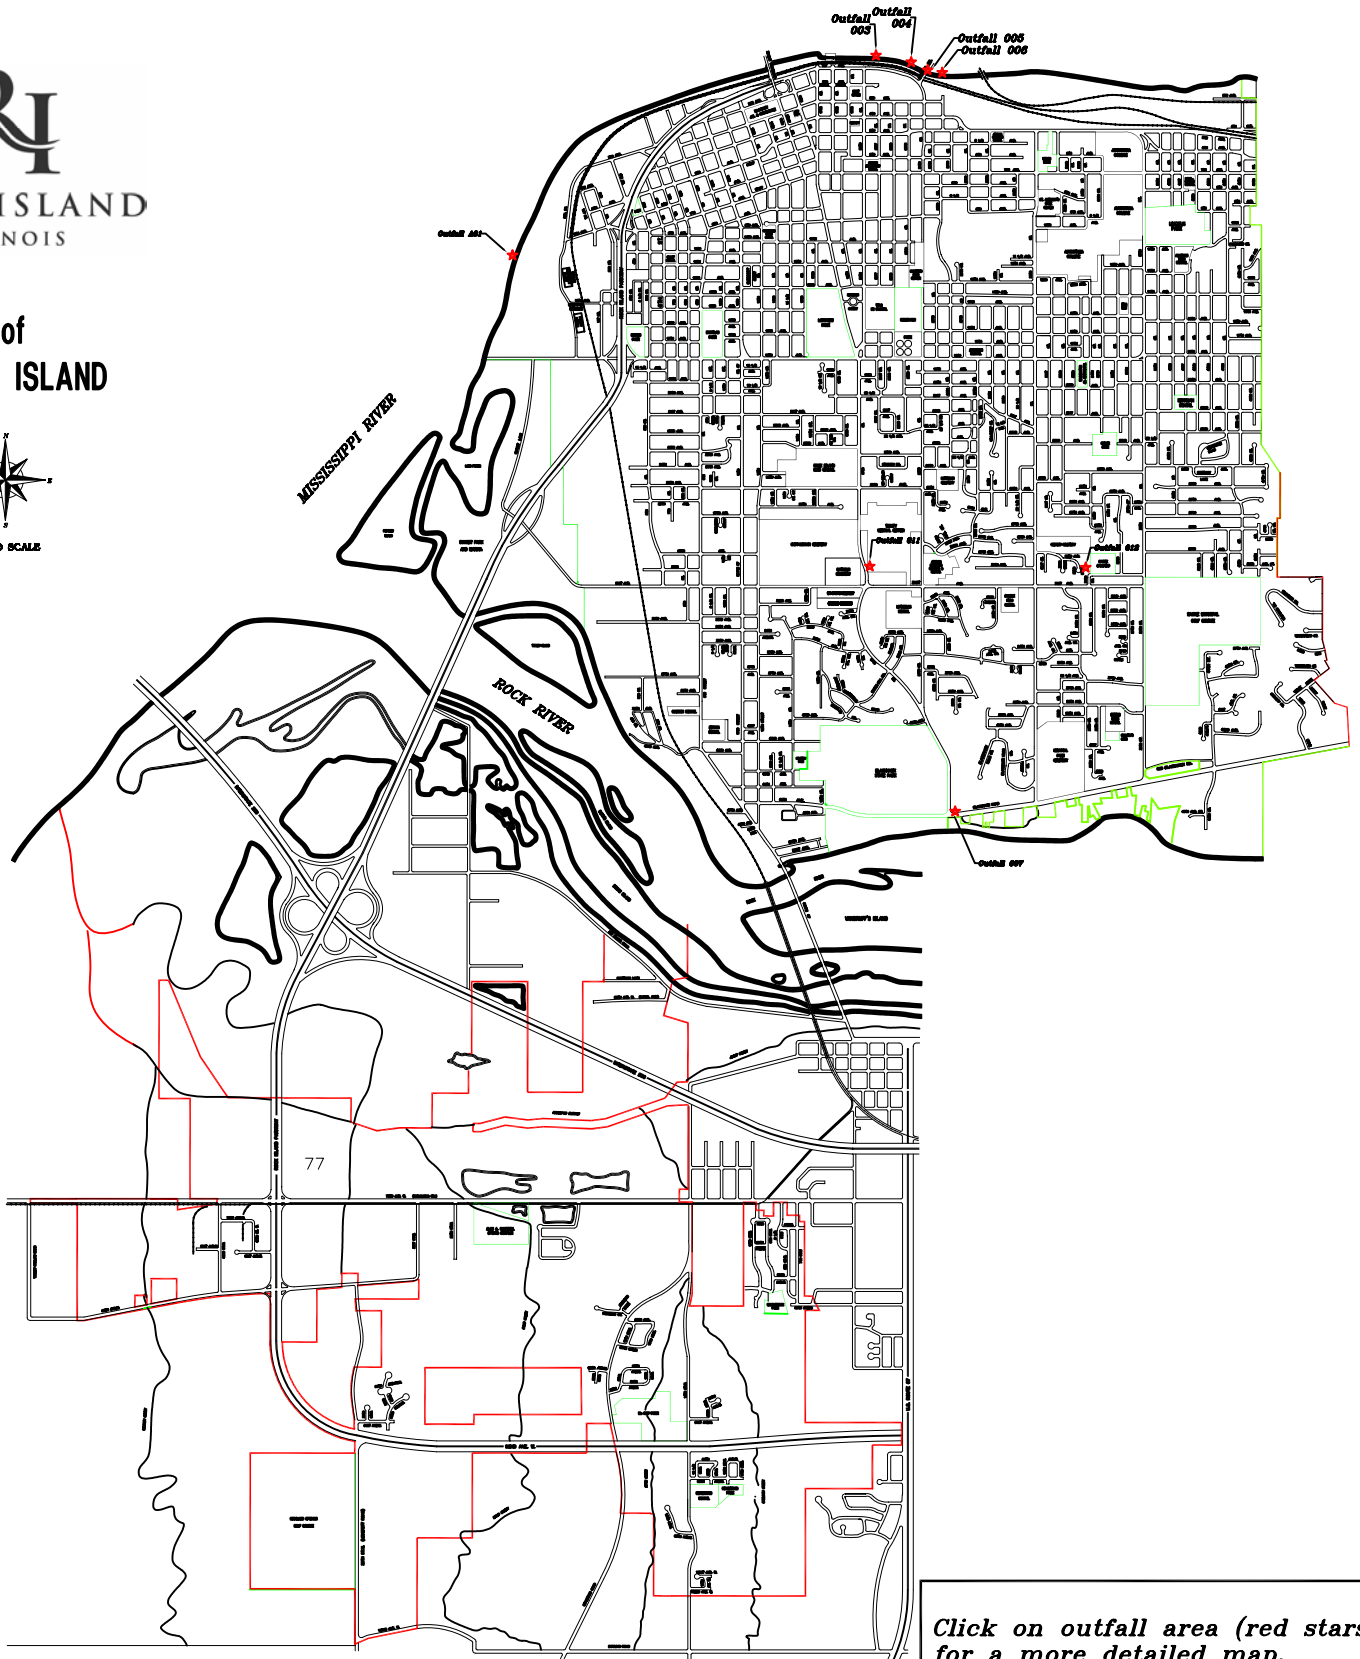

CLICK ON RED STAR (OUTFALL AREA) FOR A MORE DETAILED MAP.

CITY of
ROCK ISLAND

NOT TO SCALE

Click on outfall area (red stars)
for a more detailed map.