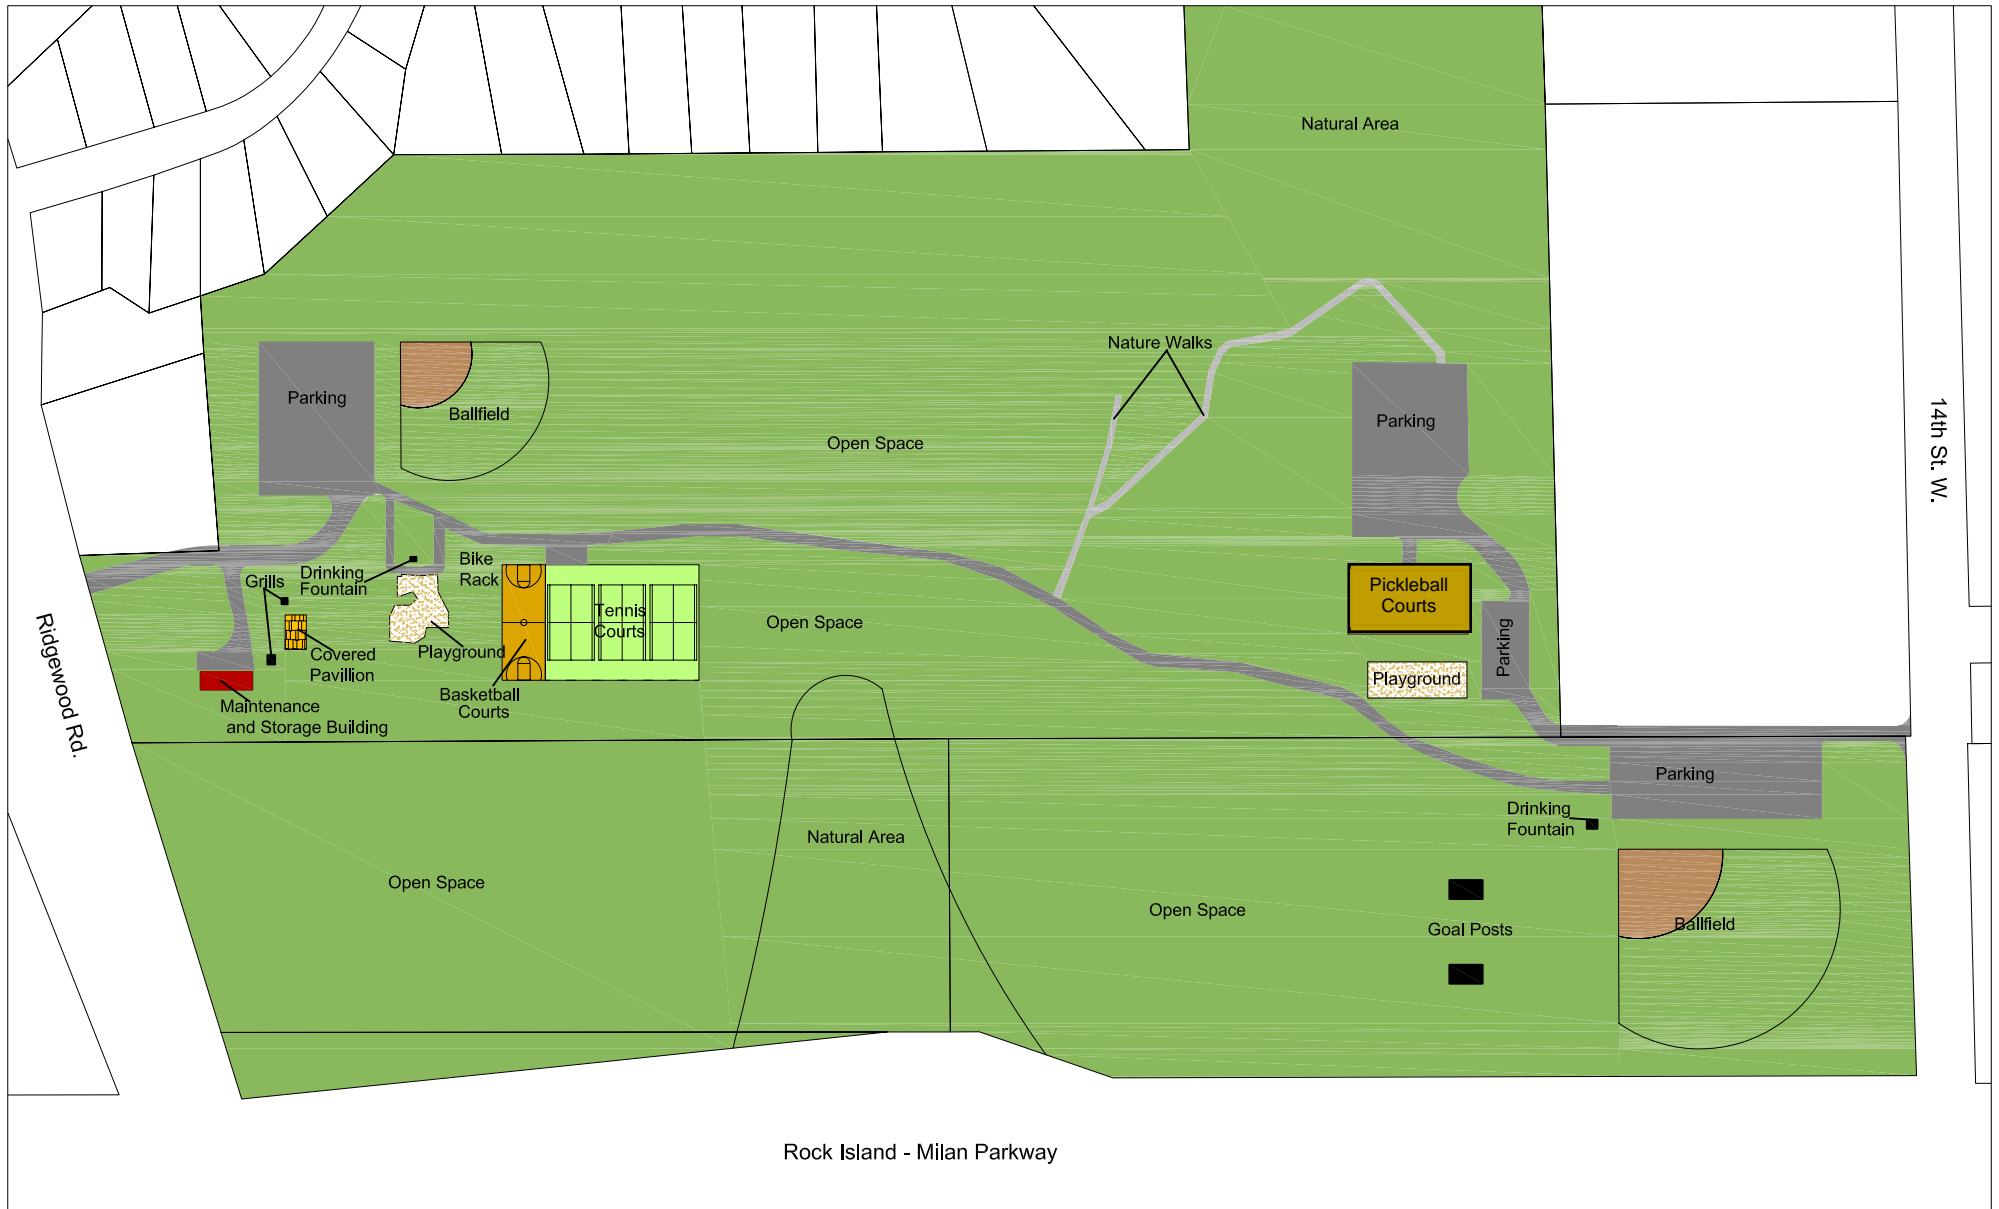

Mel McKay Park

Community Park

MAP RI-6

- 31 -

Ridgewood Rd.

14th St. W.

Map prepared by: