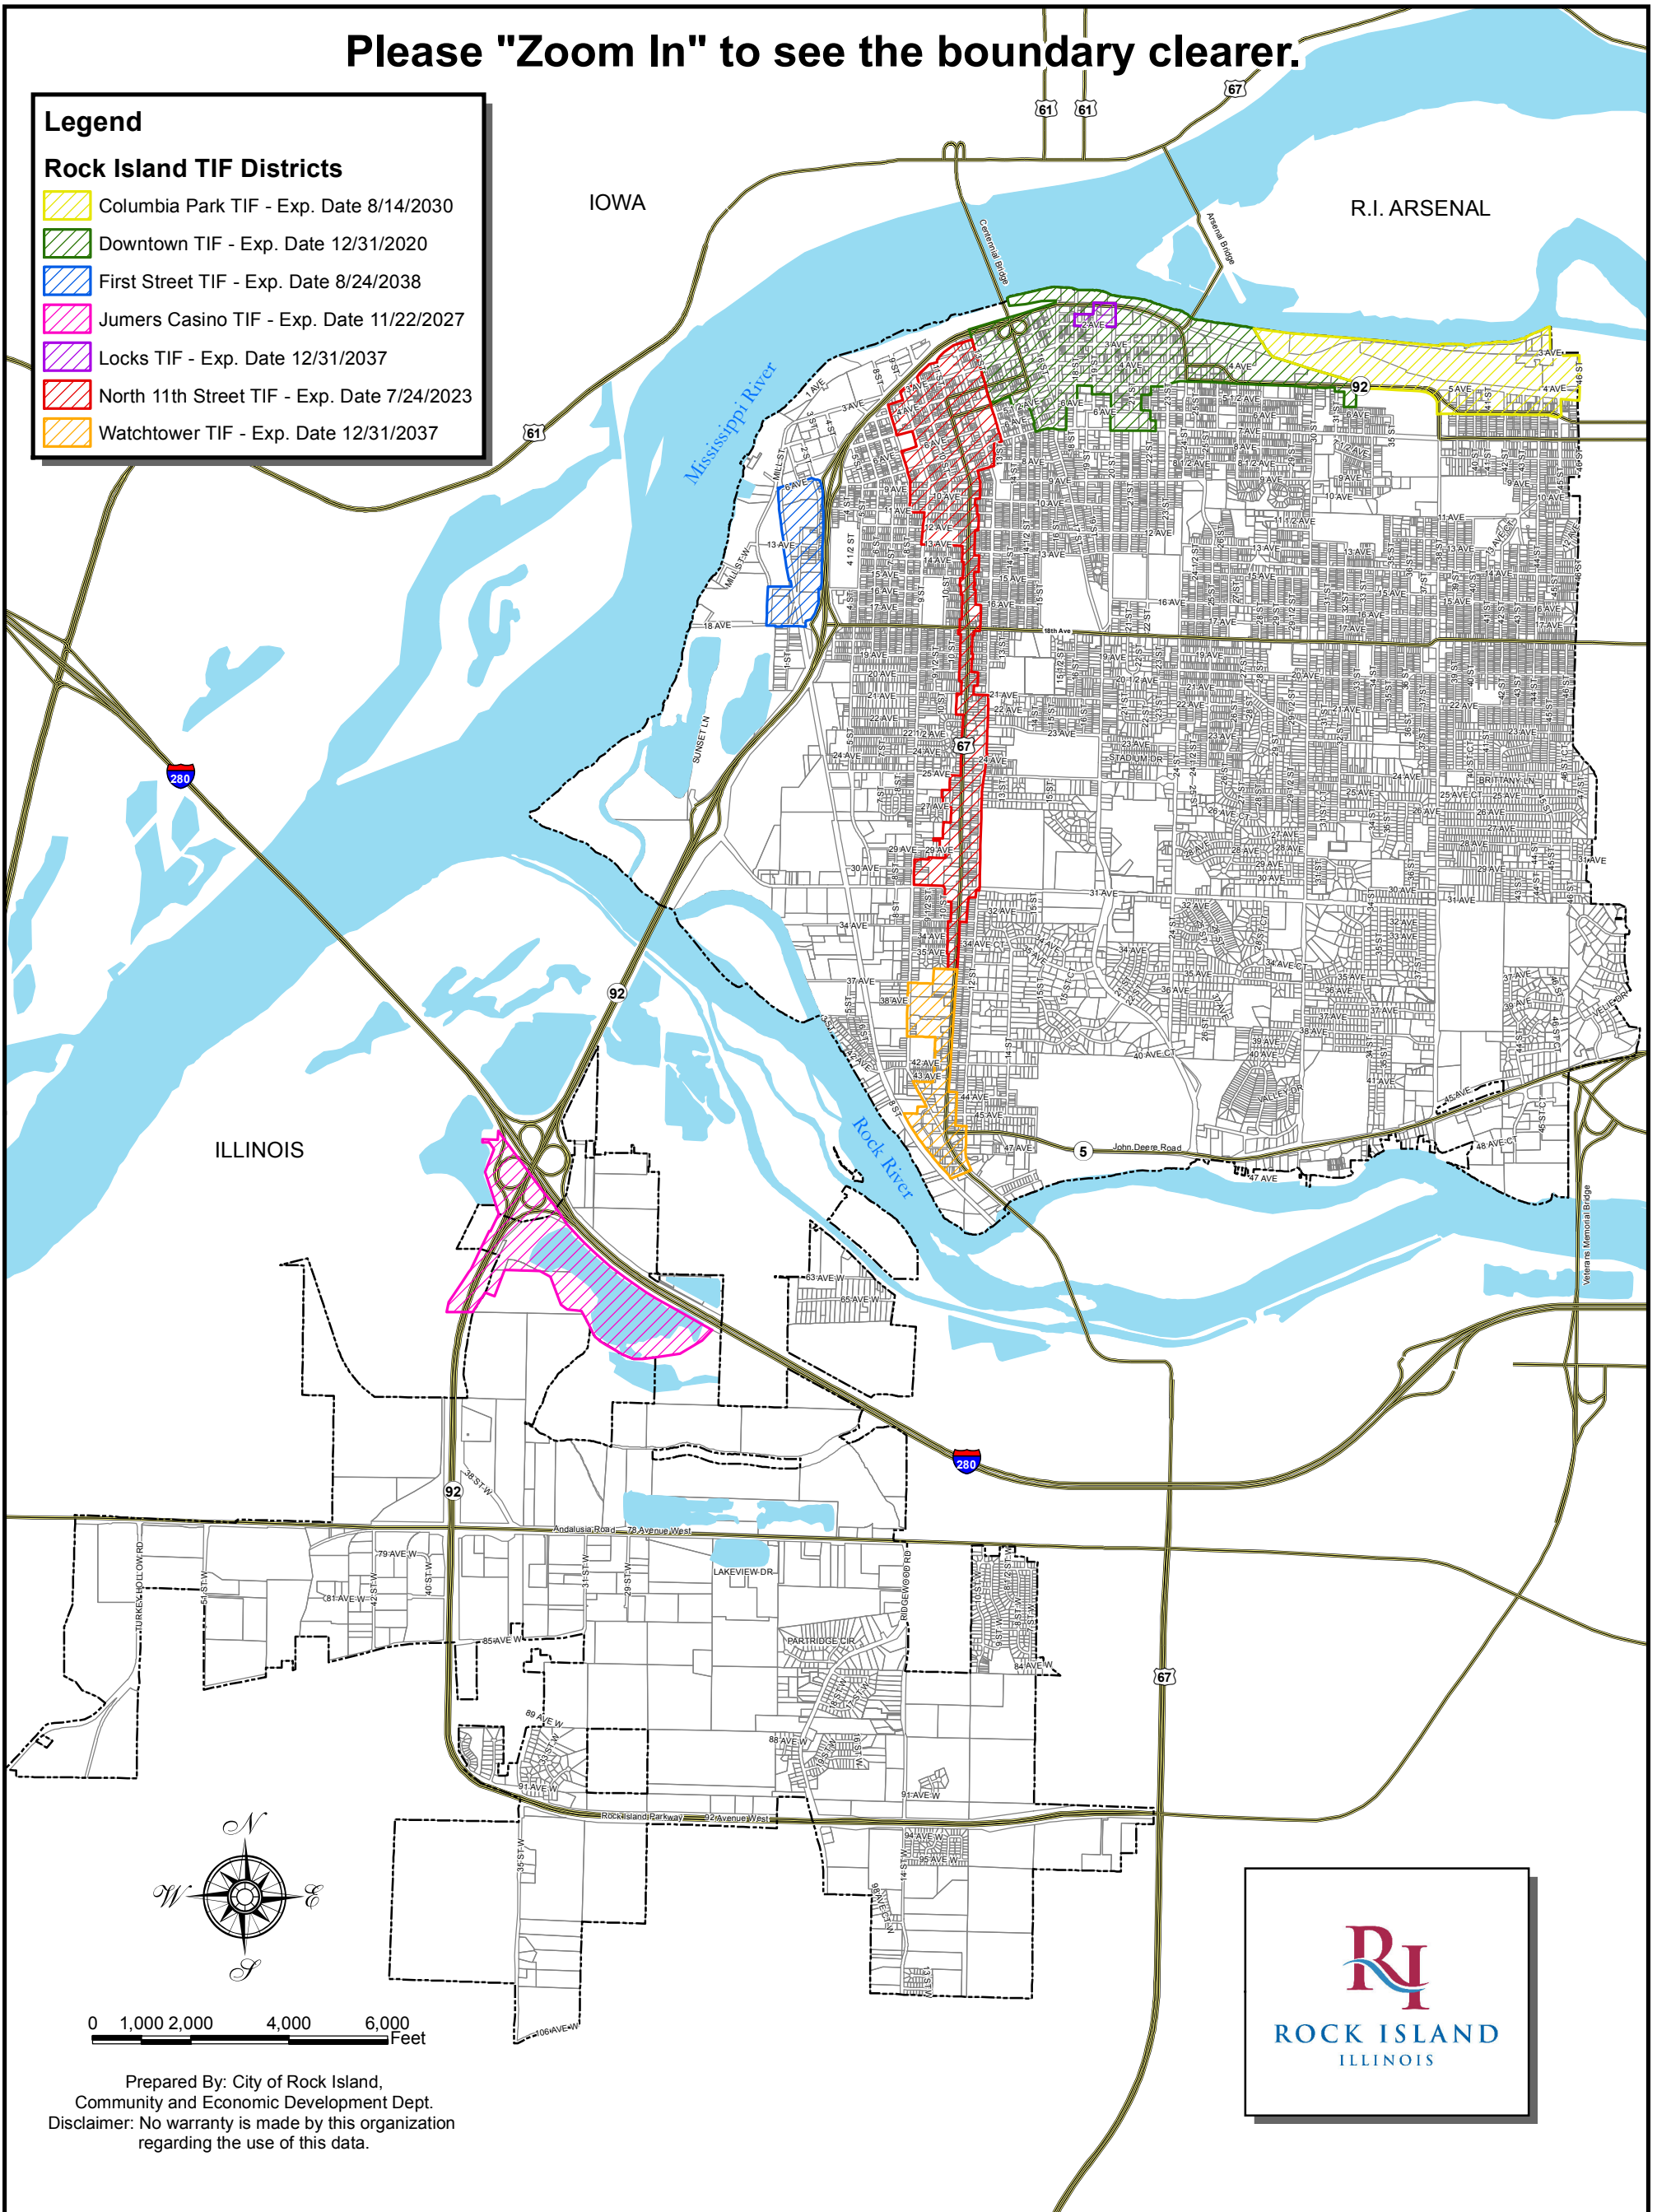

City of Rock Island, Illinois

Tax Increment Financing Districts Map

Please "Zoom In" to see the boundary clearer.

Legend

Rock Island TIF Districts

-  Columbia Park TIF - Exp. Date 8/14/2030
-  Downtown TIF - Exp. Date 12/31/2020
-  First Street TIF - Exp. Date 8/24/2038
-  Jumers Casino TIF - Exp. Date 11/22/2027
-  Locks TIF - Exp. Date 12/31/2037
-  North 11th Street TIF - Exp. Date 7/24/2023
-  Watchtower TIF - Exp. Date 12/31/2037

0 1,000 2,000 4,000 6,000 Feet

Prepared By: City of Rock Island,
Community and Economic Development Dept.
Disclaimer: No warranty is made by this organization
regarding the use of this data.